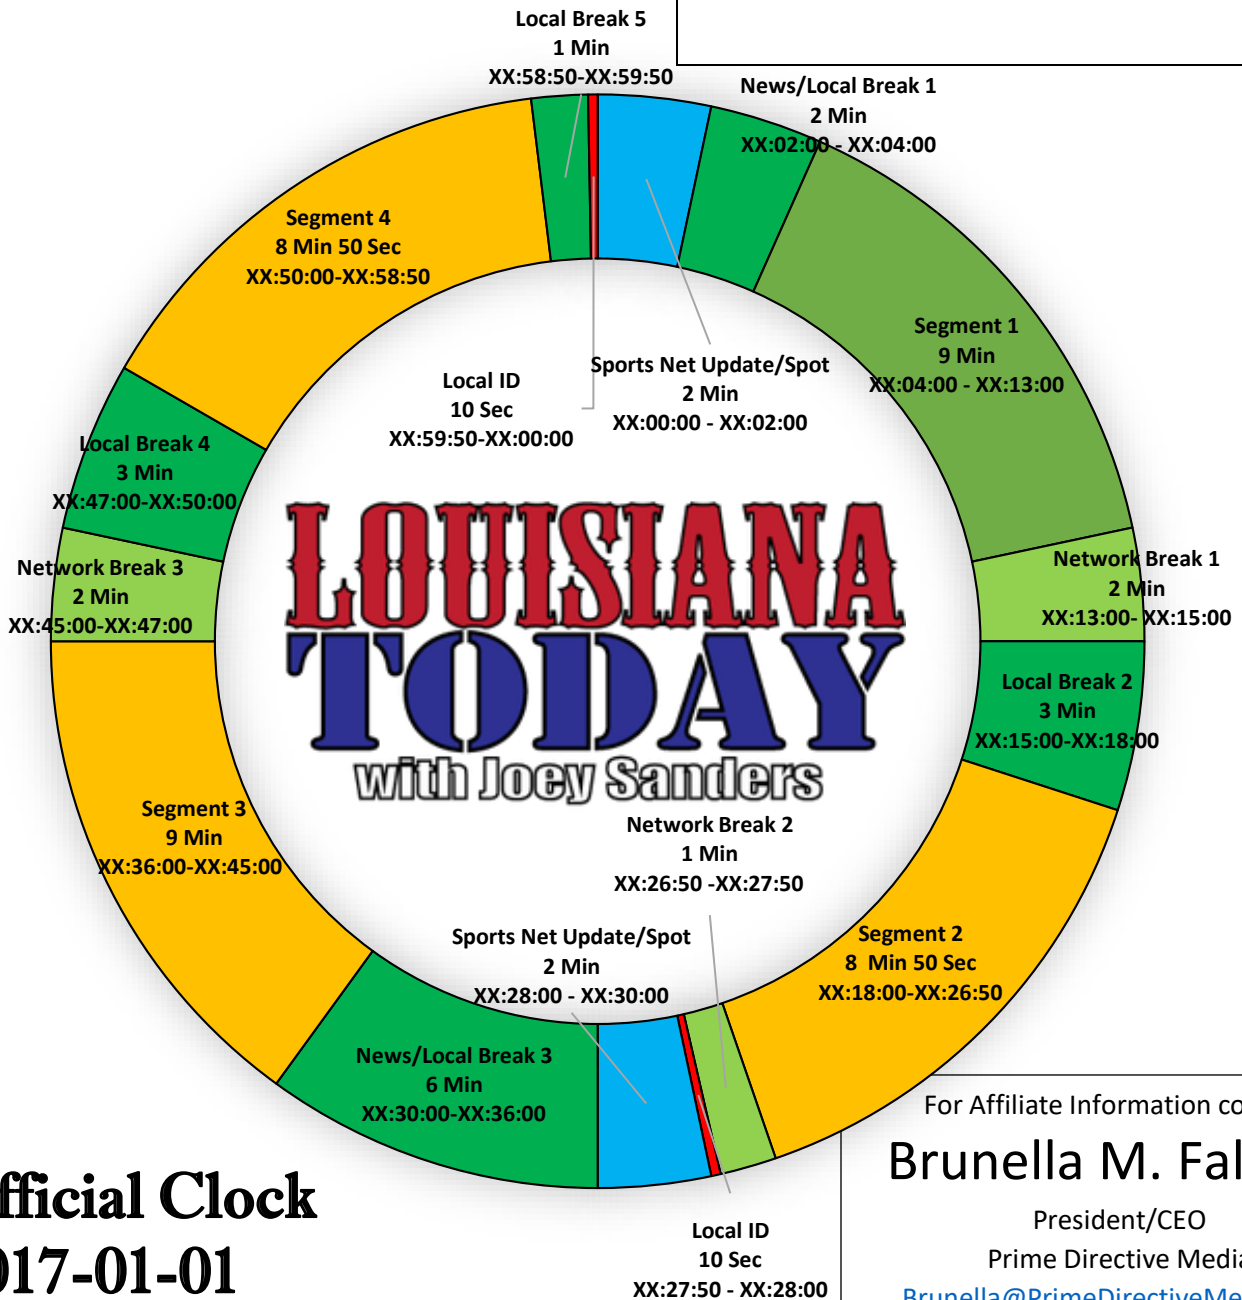

Digital Automated Delivery through Synchronicity Broadcast Platform.

PDM Technical Support

(504) 457-8369

support@PrimeDirectiveMedia.com

Liner and Spot V/O requests to:

LouisianaTodayRadio@gmail.com

19 Mins Local Content Hourly

5 Min Network Spots Hourly

35 Min 40 Sec Program Content Hourly

Segment times will float, however EACH Half Hour will contain 17:50 of segment content.

10 second bumper music on open and close of each segment for station imaging.