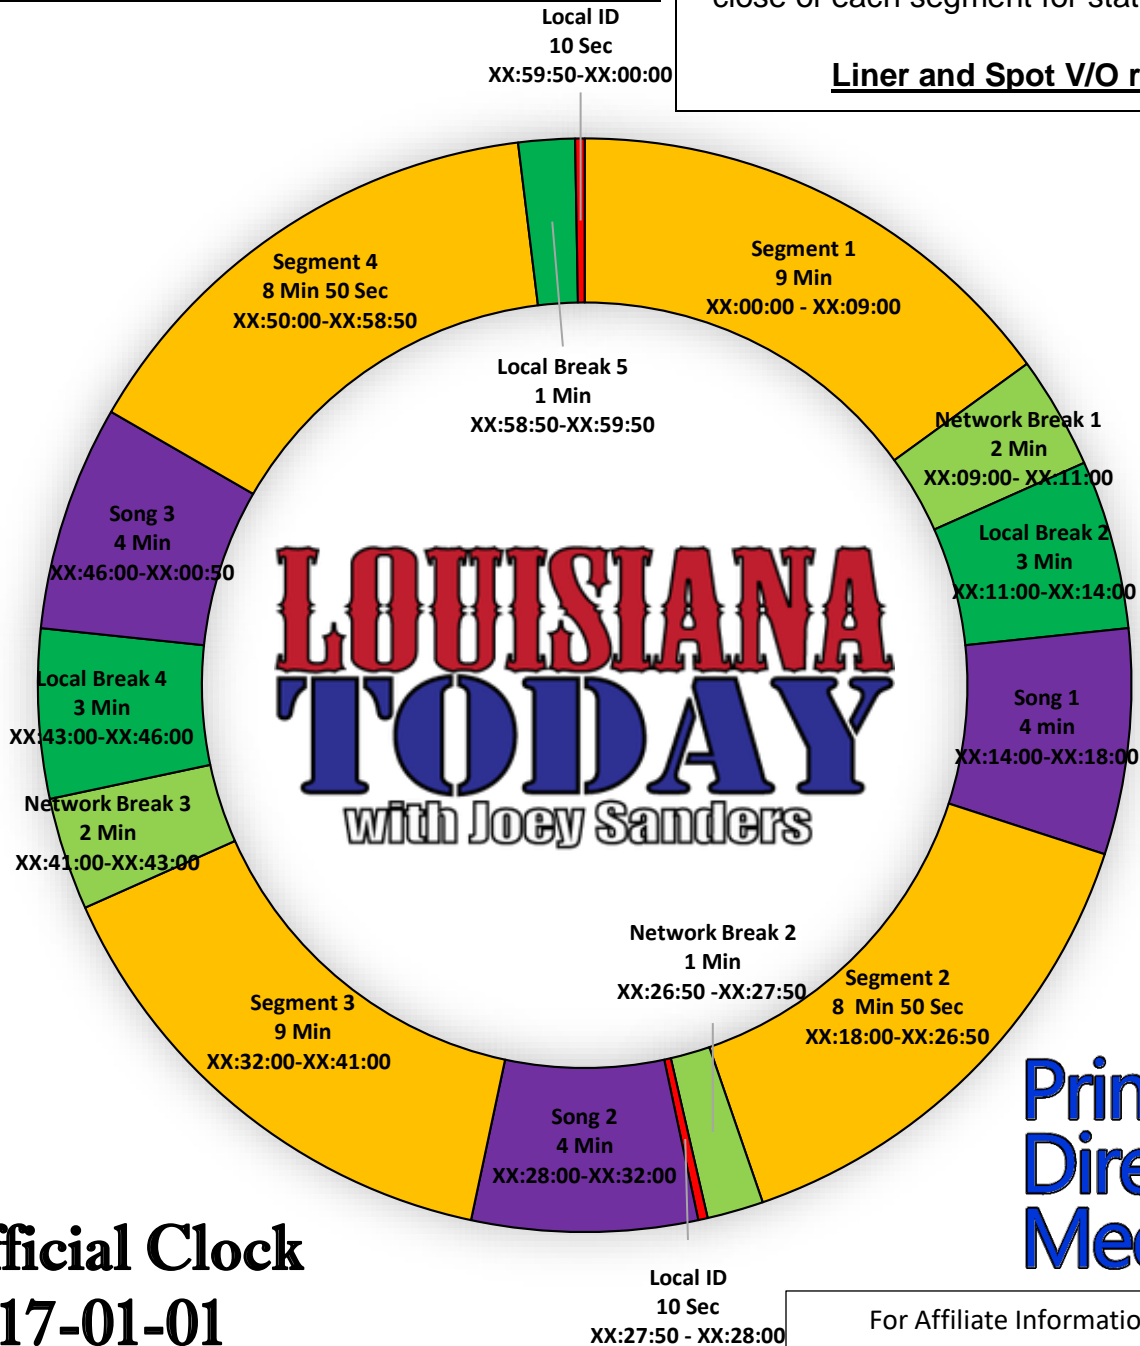

Digital Automated Delivery through Synchronicity
Broadcast Platform.

PDM Technical Support
(504) 457-8369

support@PrimeDirectiveMedia.com

Liner and Spot V/O requests to:
LouisianaTodayRadio@gmail.com

19 Mins Local Content Hourly

5 Min Network Spots Hourly

35 Min 40 Sec Program Content Hourly

**Segment times will float, however EACH
Half Hour will contain 17:50 of segment
content.**

10 second bumper music on open and
close of each segment for station imaging.

Liner and Spot V/O requests to:

Official Clock

2017-01-01

Music Show (4 Min) Option

www.FueledByGumbo.com

[f](https://www.facebook.com/LouisianaToday) [i](https://www.instagram.com/LouisianaToday) [t](https://www.tumblr.com/LouisianaToday) /LouisianaToday