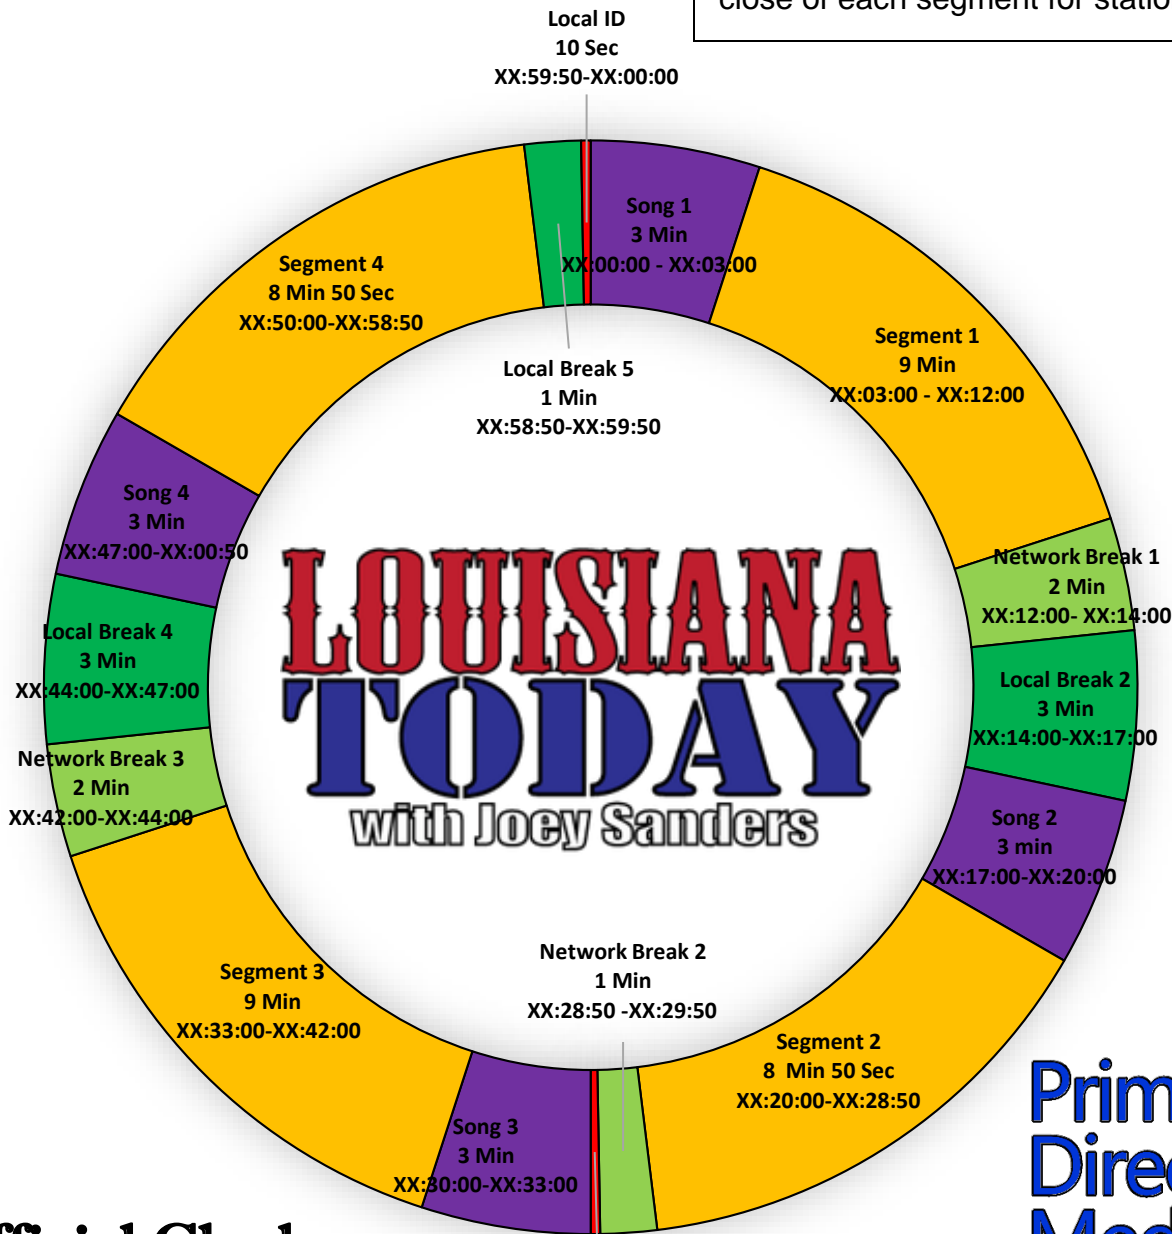

Digital Automated Delivery through Synchronicity
Broadcast Platform.

PDM Technical Support

(504) 457-8369

support@PrimeDirectiveMedia.com

Liner and Spot V/O requests to:

LouisianaTodayRadio@gmail.com

19 Mins Local Content Hourly

5 Min Network Spots Hourly

35 Min 40 Sec Program Content Hourly

**Segment times will float, however
EACH Half Hour will contain 17:50 of
segment content.**

10 second bumper music on open and
close of each segment for station imaging.