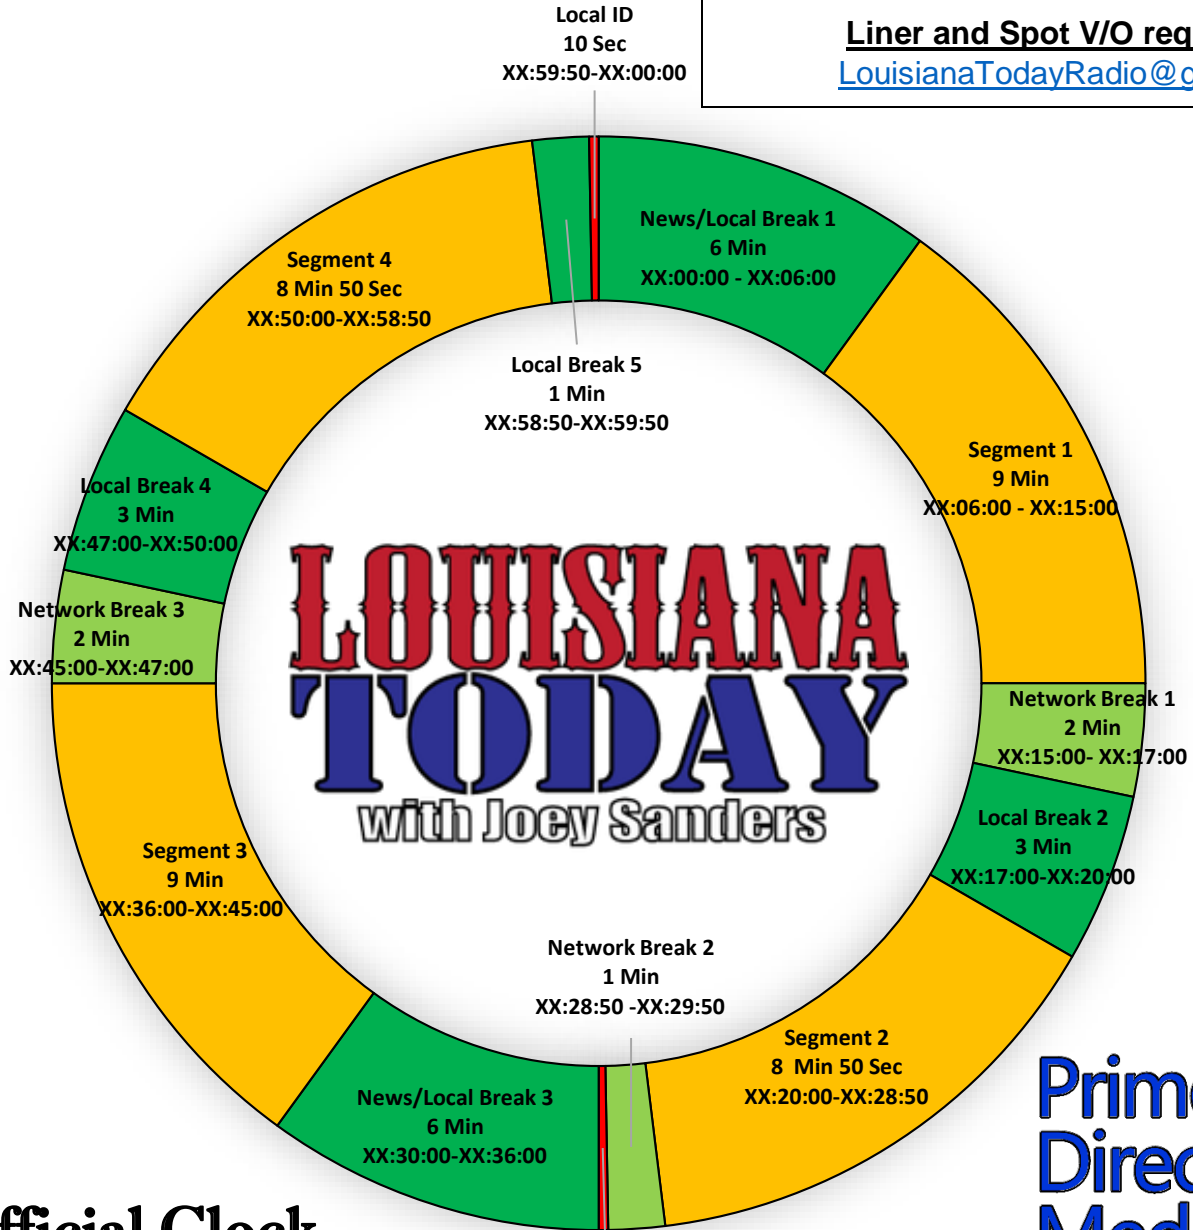

Digital Automated Delivery through Synchronicity
Broadcast Platform.

PDM Technical Support

(504) 457-8369

support@PrimeDirectiveMedia.com

Liner and Spot V/O requests to:

LouisianaTodayRadio@gmail.com

19 Mins Local Content Hourly

5 Min Network Spots Hourly

35 Min 40 Sec Program Content Hourly

**Segment times will float, however
EACH Half Hour will contain 17:50 of
segment content.**

10 second bumper music on open and
close of each segment for station imaging.

Liner and Spot V/O requests to:

LouisianaTodayRadio@gmail.com

Official Clock

2017-01-01

Talk Show Option

www.FueledByGumbo.com

[f](#) [t](#) [i](#) /LouisianaToday

Call or Text (504) 502-7736

Local ID

10 Sec

XX:29:50 - XX:30:00

For Affiliate Information contact:

Brunella M. Falgout

President/CEO

Prime Directive Media

Brunella@PrimeDirectiveMedia.com

(504) 517-3736